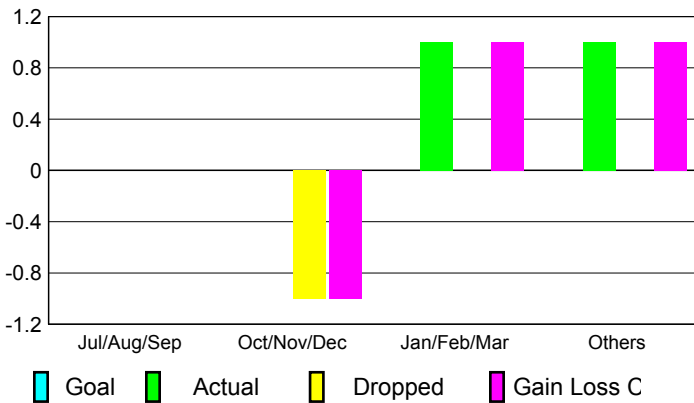

2009-2010 GMT Quarterly Report for District (or Undistricted) **District 33 K**

GMT: **ED J LECIUS**

Location: **MASSACHUSETTS**

GMT CA: **1**

CLUBS

Club Results
2009-2010

Clubs
2008-2009

Month	New Club Goal	Actual New Clubs	Actual Dropped Clubs	Gain/Loss of Clubs	Gain/Loss of Clubs
Jul/Aug/Sep	0	0	0	0	0
Oct/Nov/Dec	0	0	-1	-1	0
Jan/Feb/Mar	0	1	0	1	0
Apr/May/June	0	1	0	1	0
Totals	0	2	-1	1	0

Club Results 2009-2010

Goal, New, Dropped, Gain/Loss

Comparison of Club Gain/Loss

Current Year Compared to the Previous Year

YTD Status Quo Clubs 2009-2010

Status Quo Clubs Compared to Status Quo Members

MEMBERSHIP

Membership Results
2009-2010

Membership
2008-2009

Month	Net Memb Goal	Actual New Memb	Actual Dropped Memb	Gain/Loss of Memb	Gain/Loss of Memb
Jul/Aug/Sep	0	20	-39	-19	-39
Oct/Nov/Dec	0	38	-54	-16	-42
Jan/Feb/Mar	0	81	-48	33	7
Apr/May/June	0	62	-20	42	4
Totals	0	201	-161	40	-70