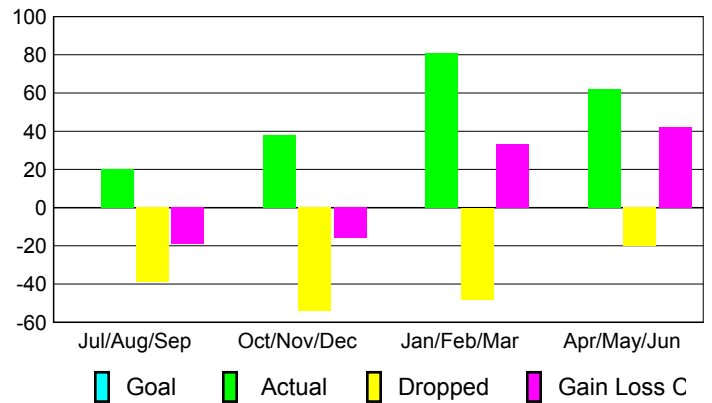

Membership Results 2009-2010

Goal, New, Dropped, Gain/Loss

Comparison of Membership Gain/Loss

Current Year Compared to the Previous Year