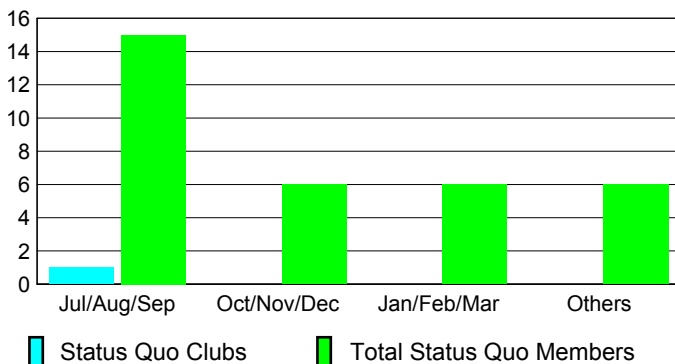

Club Results 2009-2010

Goal, New, Dropped, Gain/Loss

Comparison of Club Gain/Loss

Current Year Compared to the Previous Year

YTD Status Quo Clubs 2009-2010

Status Quo Clubs Compared to Status Quo Members

MEMBERSHIP

Membership Results
2009-2010

Membership
2008-2009

Month	Net Memb Goal	Actual New Memb	Actual Dropped Memb	Gain/Loss of Memb	Gain/Loss of Memb
Jul/Aug/Sep	0	20	-39	-19	-39
Oct/Nov/Dec	0	38	-54	-16	-42
Jan/Feb/Mar	0	81	-48	33	7
Apr/May/June	0	62	-20	42	4
Totals	0	201	-161	40	-70