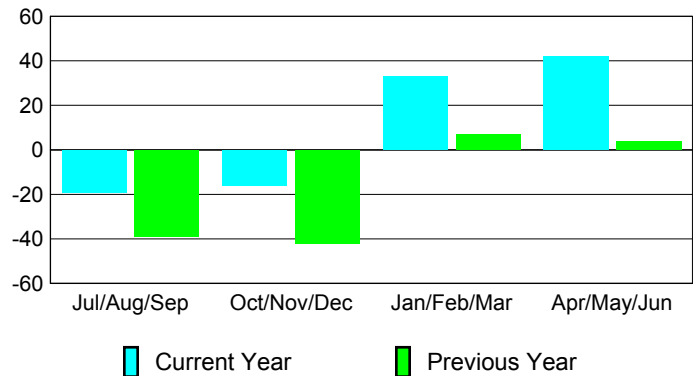

Membership Results
2009-2010

Membership
2008-2009

Month	Net Memb Goal	Actual New Memb	Actual Dropped Memb	Gain/Loss of Memb	Gain/Loss of Memb
Jul/Aug/Sep	0	20	-39	-19	-39
Oct/Nov/Dec	0	38	-54	-16	-42
Jan/Feb/Mar	0	81	-48	33	7
Apr/May/June	0	62	-20	42	4
Totals	0	201	-161	40	-70

Membership Results 2009-2010

Goal, New, Dropped, Gain/Loss

Comparison of Membership Gain/Loss

Current Year Compared to the Previous Year

Gender Comparison 2009-2010

Jul/Aug/Sep

Oct/Nov/Dec

Jan/Feb/Mar

Apr/May/June

Male

Female